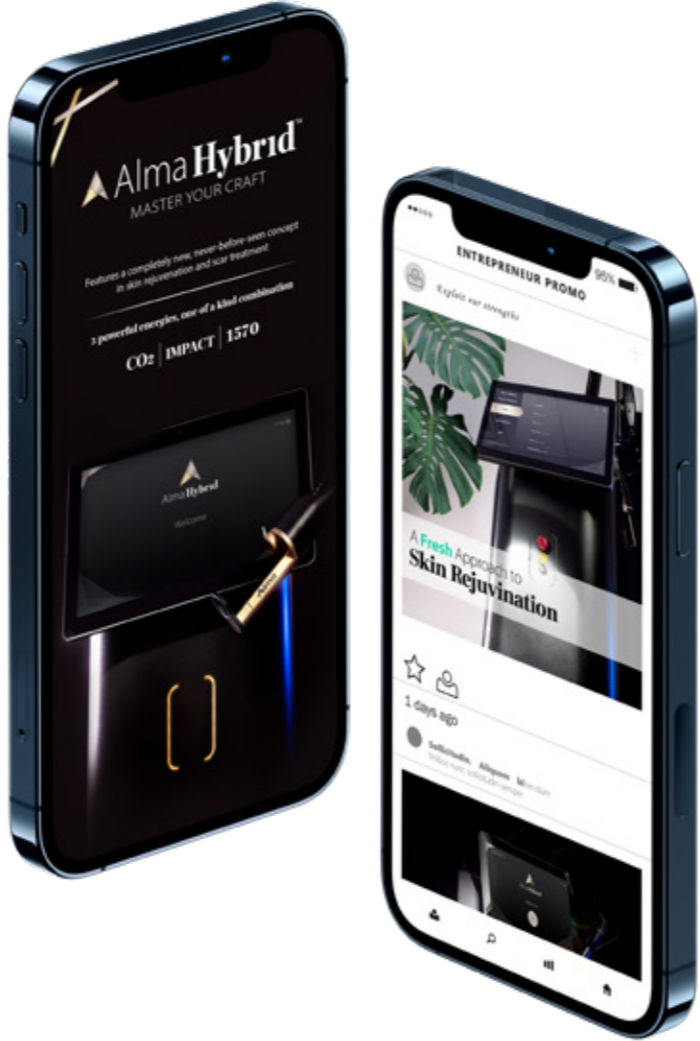

### Aenean malesuada felis

Alma Hybrid 11

Alma Hybrid 12

Digital & SM

Product photos

Applicators photos

Treatment photos

Treatment photos

The image features a dark background with abstract geometric lines in the corners. In the top-left and bottom-right corners, there are several thin, overlapping lines in shades of gold, silver, and grey, creating a modern, minimalist aesthetic.